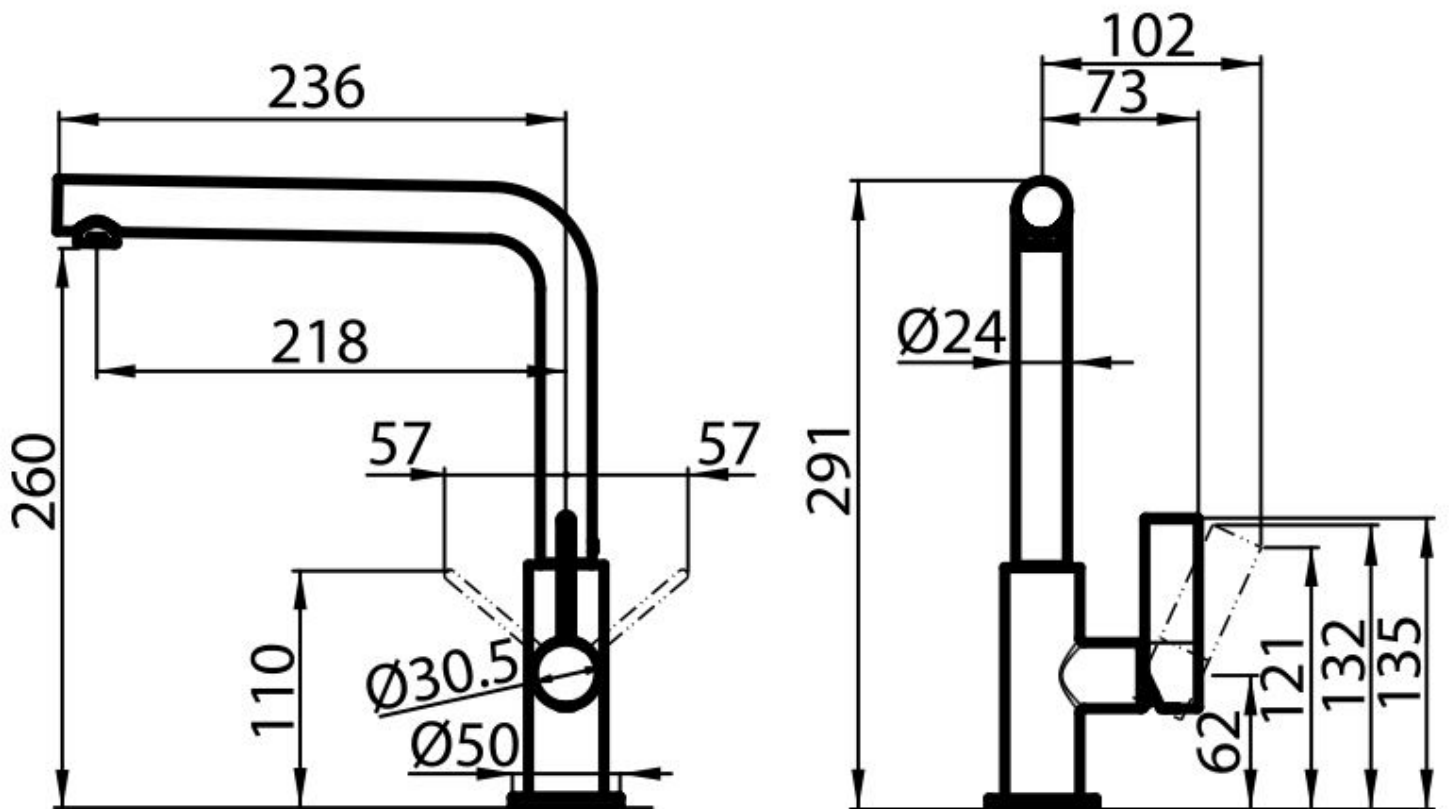

FEATURES

Strengthening plate

Foster's mixer taps are equipped with the strengthening plate that offers perfect stability on any sink.

Rotating angle

All the taps have a wide angle of rotation. Some models even permit a full 360° rotation.

TECHNICAL DATA